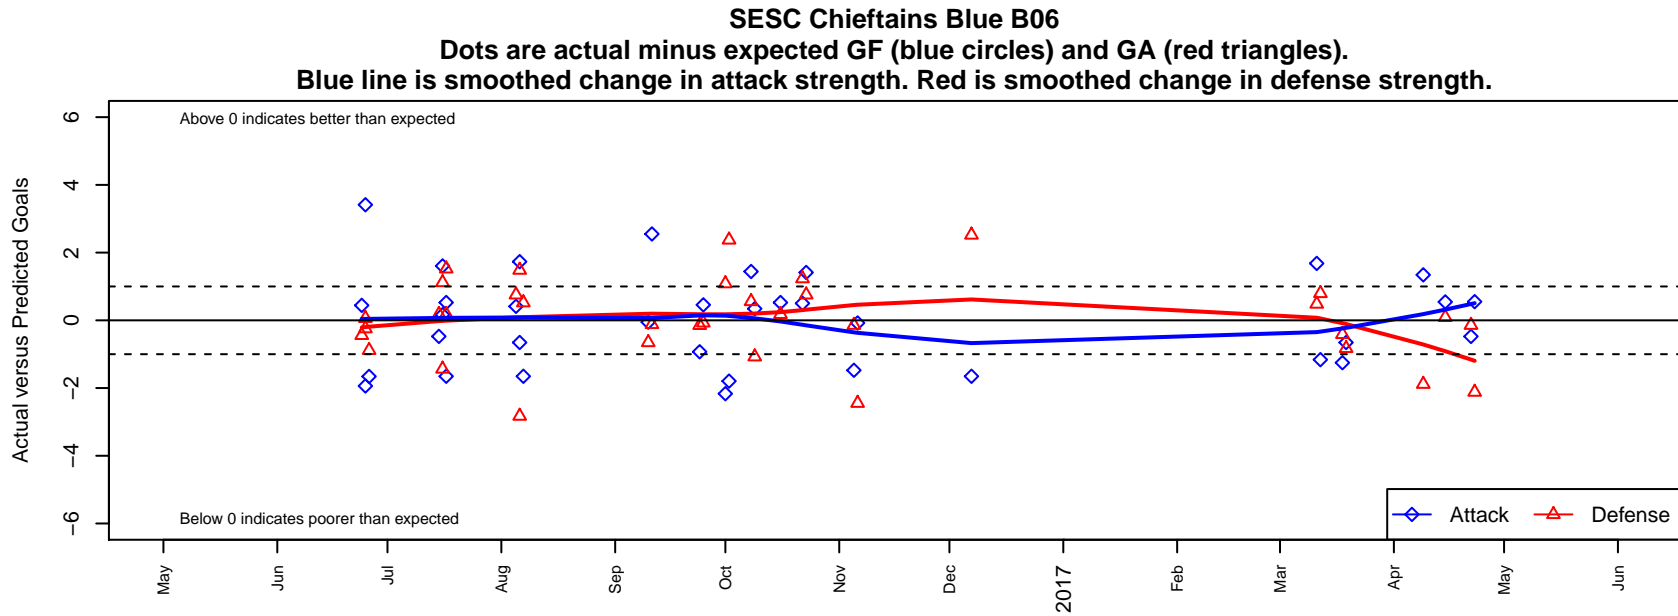

## SESC Chieftains Blue B06

Southeast SC  
 Portland, OR  
 B06 total strength=756  
 attack=1.24 defense=0.59  
 fall league = PTT B06 Div 1 White  
 spr league = Spr OYS B06 Div 1 Green

alt names used:  
 SESC Chieftains Blue  
 Southeast Soccer Club Chieftains Blue  
 Southeast Chieftains Blue BU11  
 Southeast SC 06B Chieftains Blue  
 Southeast SC 06B Chieftains Blue  
 Southeast SC 06B Chieftains Blue

**attack and defense variance (black dot)  
relative to other teams  
and top 10 in region**

**attack and defense rating  
relative to others at age  
and all opponents in last 13 months**

**Performance relative to 13 month average**